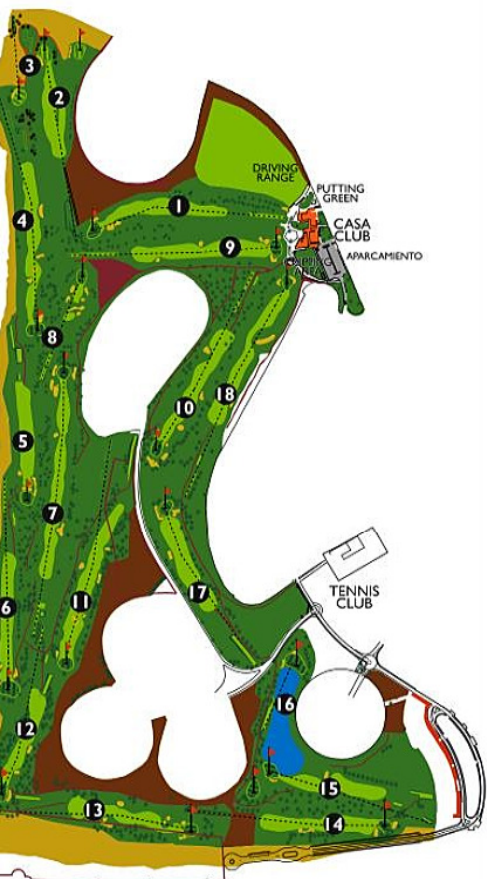

# GOLF ETIQUETTE

1. In the interest of all, players should play without delay.
2. Players searching for a ball should allow other players coming up to pass them.
3. A simple player has no standing and should give way to a match of any kind.
4. If a match fails to keep its place with the players in front, it should allow the match following to pass.

**MASPALOMAS GOLF**  
 GRAN CANARIA

JUGADOR  
 PLAYER

COMPETICIÓN  
 COMPETITION

HCP.

MODALIDAD  
 STROKES

FECHA  
 DATE

HOYOS HOLES	1	2	3	4	5	6	7	8	9	IDA OUT	10	11	12	13	14	15	16	17	18	VUELTA IN	TOTAL
PAR	4	4	3	5	4	4	5	3	4	36	4	5	4	4	4	4	3	4	5	37	73
HANDICAP	8	3	18	7	16	1	9	11	4		5	17	13	6	2	12	15	10	14		
BLANCAS	367	362	155	488	328	397	506	209	393	3.205	371	450	323	384	373	363	140	343	446	3.193	6.398
AMARILLAS slope 122	349	351	124	415	313	375	492	190	372	2.981	365	444	315	361	364	320	125	326	446	3.066	6.047
AZULES slope 126	331	336	136	412	284	358	478	178	346	2.859	346	408	274	348	344	327	120	307	409	2.883	5.742
ROJAS slope 121	314	311	94	390	260	342	445	136	318	2.610	300	384	264	340	301	286	100	289	391	2.655	5.265
PLATERES																					